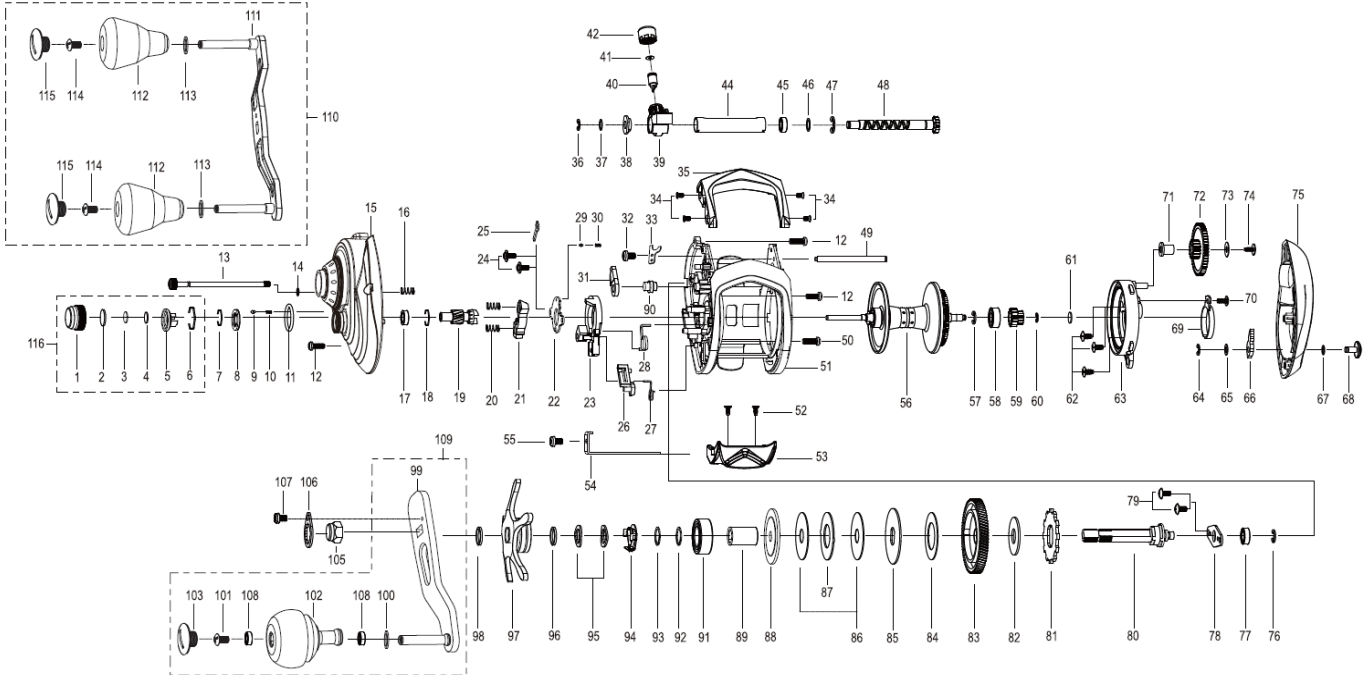

tailwalk

ELAN SUPER WIDE POWER 81BL

*SPARE HANDLE ASSEMBLY

KEY NO	Parts Name	KEY NO	Parts Name	KEY NO	Parts Name
No.1	TENSION KNOB	No.42	NUT	No.83	DRIVE GEAR
No.2	WASHER	No.43	WASHER	No.84	WASHER-L1
No.3	WASHER	No.44	PIPE	No.85	WASHER-D1
No.4	WASHER	No.45	BUSH	No.86	WASHER-L1
No.5	CONTROL PLATE	No.46	WASHER	No.87	WASHER-A
No.6	RING	No.47	RETAINER	No.88	WASHER-D2
No.7	RETAINER	No.48	WORM SHAFT ASSEMBLY	No.89	SLEEVE
No.8	CLICK PLATE	No.49	PILLAR	No.90	PIN
No.9	CLICK PIN	No.50	SCREW	No.91	BALL BEARING
No.10	COIL SPRING	No.51	FRAME ASSEMBLY	No.92	WASHER
No.11	O-RING	No.52	TAP SCREW	No.93	WASHER
No.12	SCREW	No.53	THUMB BAR	No.94	LEAF SPRING ASSEMBLY
No.13	THUMBSCREW	No.54	CLUTCH LINK	No.95	SPRING WASHER
No.14	WASHER	No.55	SCREW	No.96	DU WASHER
No.15	G/S COVER ASSY (1WAY)	No.56	SPOOL (1 BALL BEARING)	No.97	STAR DRAG ASSEMBLY
No.16	COIL SPRING	No.57	RETAINER	No.98	WASHER
No.17	BALL BEARING	No.58	BALL BEARING	No.99	HANDLE ARM ASSEMBLY
No.18	RING	No.59	SPOOL PINION	No.100	WASHER
No.19	PINION	No.60	RETAINER	No.101	SCREW
No.20	COIL SPRING	No.61	WASHER	No.102	HANDLE KNOB ASSEMBLY
No.21	CLUTCH	No.62	SCREW	No.103	HANDLE KNOB CAP
No.22	CAM PLATE	No.63	SPOOL COVER ASSEMBLY	No.104	
No.23	CLUTCH CAM	No.64	RETAINER	No.105	NUT
No.24	SCREW	No.65	WASHER	No.106	RETAINER
No.25	PLATE	No.66	CLICK CLAW	No.107	SCREW
No.26	KICK LEVER	No.67	WASHER	No.108	BUSH
No.27	SPRING	No.68	CLICK LEVER	No.109	⑤ SINGLE HANDLE ASSEMBLY
No.28	SPRING	No.69	CLICK LEAF SPRING	No.110	⑥ DOUBLE HANDLE ASSEMBLY
No.29	PIN	No.70	SCREW	No.111	HANDLE ARM ASSEMBLY
No.30	COIL SPRING	No.71	COLLAR	No.112	HANDLE KNOB ASSEMBLY
No.31	STOPPER ASSEMBLY	No.72	IDLE GEAR	No.113	WASHER
No.32	SCREW	No.73	WASHER	No.114	SCREW
No.33	PLATE	No.74	TAP SCREW	No.115	HANDLE KNOB CAP
No.34	SCREW	No.75	PALM SIDE COVER	No.116	① TENSION KNOB ASSEMBLY
No.35	FRONT SUPPORT	No.76	RETAINER	②	SPOOL ASSEMBLY
No.36	RETAINER	No.77	BALL BEARING	③	SIDE COVER ASSEMBLY
No.37	WASHER	No.78	BEARING PLATE		
No.38	BUSH	No.79	SCREW		
No.39	LEVEL WIND ASSEMBLY	No.80	GEAR METAL		
No.40	LEVEL WIND PIN	No.81	RATCHET		
No.41	WASHER	No.82	WASHER