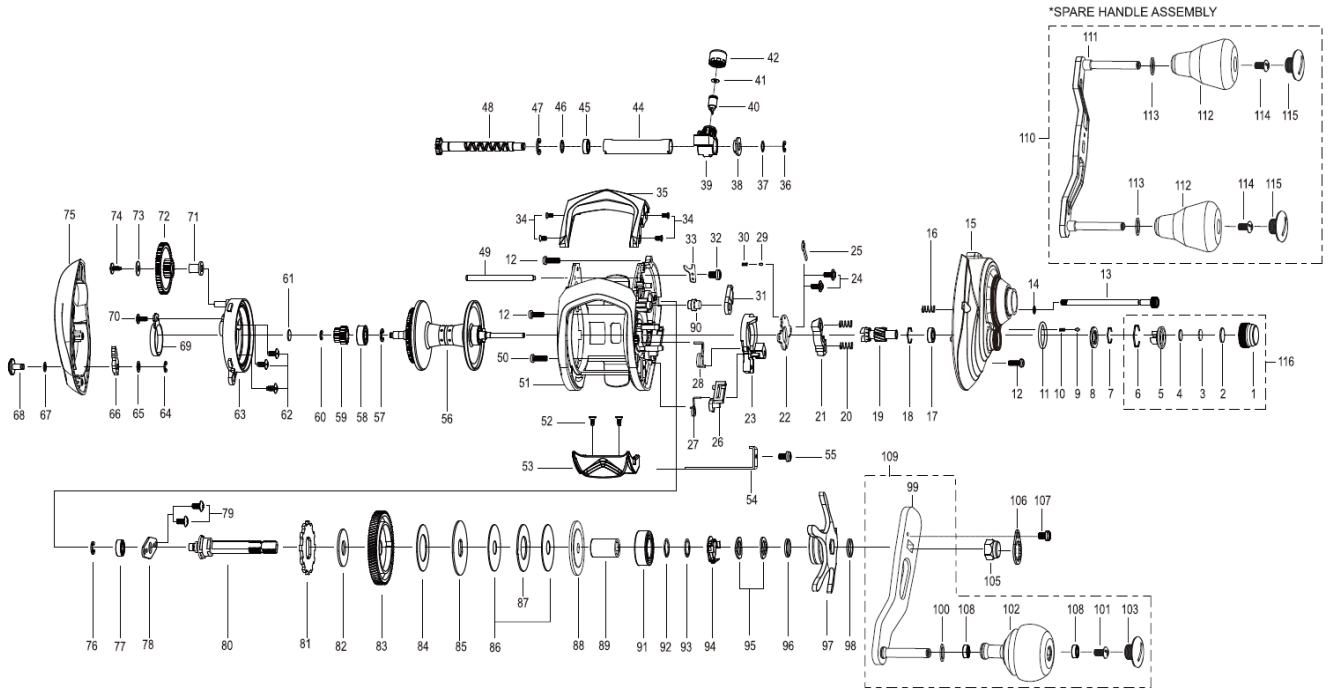

# ELAN SUPER WIDE POWER 81BR

KEY NO	Parts Name	KEY NO	Parts Name	KEY NO	Parts Name
No.1	TENSION KNOB	No.42	NUT	No.83	DRIVE GEAR
No.2	WASHER	No.43	PIPE	No.84	WASHER-L1
No.3	WASHER	No.44	PIPE	No.85	WASHER-D1
No.4	WASHER	No.45	BUSH	No.86	WASHER-L1
No.5	CONTROL PLATE	No.46	WASHER	No.87	WASHER-A
No.6	RING	No.47	RETAINER	No.88	WASHER-D2
No.7	RETAINER	No.48	WORM SHAFT ASSEMBLY	No.89	SLEEVE
No.8	CLICK PLATE	No.49	PILLAR	No.90	PIN
No.9	CLICK PIN	No.50	SCREW	No.91	BALL BEARING
No.10	COIL SPRING	No.51	FRAME ASSEMBLY	No.92	WASHER
No.11	O-RING	No.52	TAP SCREW	No.93	WASHER
No.12	SCREW	No.53	THUMB BAR	No.94	LEAF SPRING ASSEMBLY
No.13	THUMBSCREW	No.54	CLUTCH LINK	No.95	SPRING WASHER
No.14	WASHER	No.55	SCREW	No.96	DU WASHER
No.15	G/S COVER ASSY (1WAY)	No.56	SPOOL (1 BALL BEARING)	No.97	STAR DRAG ASSEMBLY
No.16	COIL SPRING	No.57	RETAINER	No.98	WASHER
No.17	BALL BEARING	No.58	BALL BEARING	No.99	HANDLE ARM ASSEMBLY
No.18	RING	No.59	SPOOL PINION	No.100	WASHER
No.19	PINION	No.60	RETAINER	No.101	SCREW
No.20	COIL SPRING	No.61	WASHER	No.102	HANDLE KNOB ASSEMBLY
No.21	CLUTCH	No.62	SCREW	No.103	HANDLE KNOB CAP
No.22	CAM PLATE	No.63	SPOOL COVER ASSEMBLY	No.104	
No.23	CLUTCH CAM	No.64	RETAINER	No.105	NUT
No.24	SCREW	No.65	WASHER	No.106	RETAINER
No.25	PLATE	No.66	CLICK CLAW	No.107	SCREW
No.26	KICK LEVER	No.67	WASHER	No.108	BUSH
No.27	SPRING	No.68	CLICK LEVER	No.109	⑤ SINGLE HANDLE ASSEMBLY
No.28	SPRING	No.69	CLICK LEAF SPRING	No.110	⑥ DOUBLE HANDLE ASSEMBLY
No.29	PIN	No.70	SCREW	No.111	HANDLE ARM ASSEMBLY
No.30	COIL SPRING	No.71	COLLAR	No.112	HANDLE KNOB ASSEMBLY
No.31	STOPPER ASSEMBLY	No.72	IDLE GEAR	No.113	WASHER
No.32	SCREW	No.73	WASHER	No.114	SCREW
No.33	PLATE	No.74	TAP SCREW	No.115	HANDLE KNOB CAP
No.34	SCREW	No.75	PALM SIDE COVER	No.116	① TENSION KNOB ASSEMBLY
No.35	FRONT SUPPORT	No.76	RETAINER	②	SPOOL ASSEMBLY
No.36	RETAINER	No.77	BALL BEARING	③	SIDE COVER ASSEMBLY
No.37	WASHER	No.78	BEARING PLATE		
No.38	BUSH	No.79	SCREW		
No.39	LEVEL WIND ASSEMBLY	No.80	GEAR METAL		
No.40	LEVEL WIND PIN	No.81	RATCHET		
No.41	WASHER	No.82	WASHER		