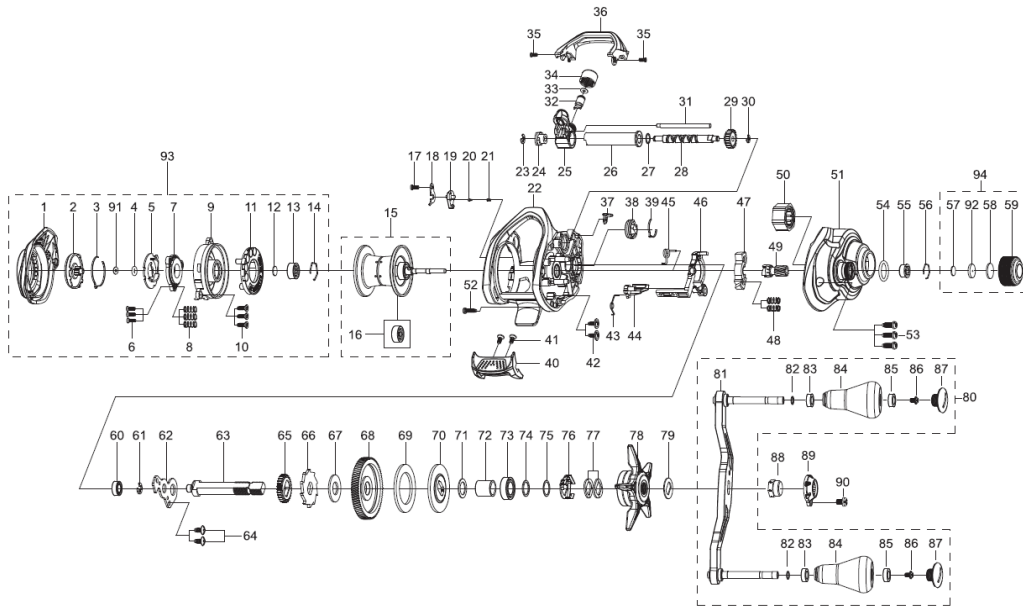

tailwalk

SEIRENS 3M  
100HG-DH/R

KEY NO	Parts Name	KEY NO	Parts Name	KEY NO	Parts Name
No.1	Palm Side Cover	No.33	Washer	No.65	Gear
No.2	Control Dial	No.34	Nut	No.66	Ratchet
No.3	Leaf Spring	No.35	Screw	No.67	Washer
No.4	O-Ring	No.36	Front Support	No.68	Drive Gear
No.5	Slide Cam-A	No.37	Line Stopper	No.69	Washer
No.6	Tap Screw	No.38	Line Memory Knob	No.70	Washer
No.7	Slide Cam	No.39	Click Spring	No.71	Washer
No.8	Coil Spring	No.40	Thumb Bar	No.72	Bush(Sleeve)
No.9	Spool Cover	No.41	Tap Screw	No.73	Ball Bearing
No.10	Tap Screw	No.42	Tap Screw	No.74	Washer
No.11	Magnet Holder ASSY	No.43	Spring	No.75	Washer
No.12	Washer	No.44	Kick Lever	No.76	Leaf Spring ASSY
No.13	Ball Bearing	No.45	Spring	No.77	Spring Washer
No.14	Ring	No.46	Clutch Cam	No.78	Star Drag
No.15	①Spool ASSY (1 BB)	No.47	Clutch	No.79	Washer
No.16	Ball Bearing	No.48	Coil Spring	No.80	②Handle ASSY
No.17	Tap Screw	No.49	Pinion	No.81	Handle Arm ASSY
No.18	Plate	No.50	O/Way Clutch ASSY	No.82	Washer
No.19	Lever	No.51	Gear Side Cover	No.83	Bush
No.20	Pin	No.52	Tap Screw	No.84	Handle Knob ASSY
No.21	Coil Spring	No.53	Tap Screw	No.85	Bush
No.22	Frame	No.54	O-Ring	No.86	Screw
No.23	Retainer	No.55	Bearing	No.87	Handle Knob Cap
No.24	Bush	No.56	Ring	No.88	Nut
No.25	Level Wind ASSY	No.57	Washer	No.89	Handle Nut Cap
No.26	Pipe	No.58	Washer	No.90	Screw
No.27	Washer	No.59	Mechanical Knob	No.91	Washer
No.28	Worm Shaft	No.60	Ball Bearing	No.92	Collar
No.29	Worm Pinion	No.61	Retainer	No.93	③Palm Side Cover Unit
No.30	Retainer	No.62	Bearing Plate	No.94	④Mechanical Knob ASSY
No.31	Pillar	No.63	Gear Metal		
No.32	Level Wind Pin	No.64	Screw		