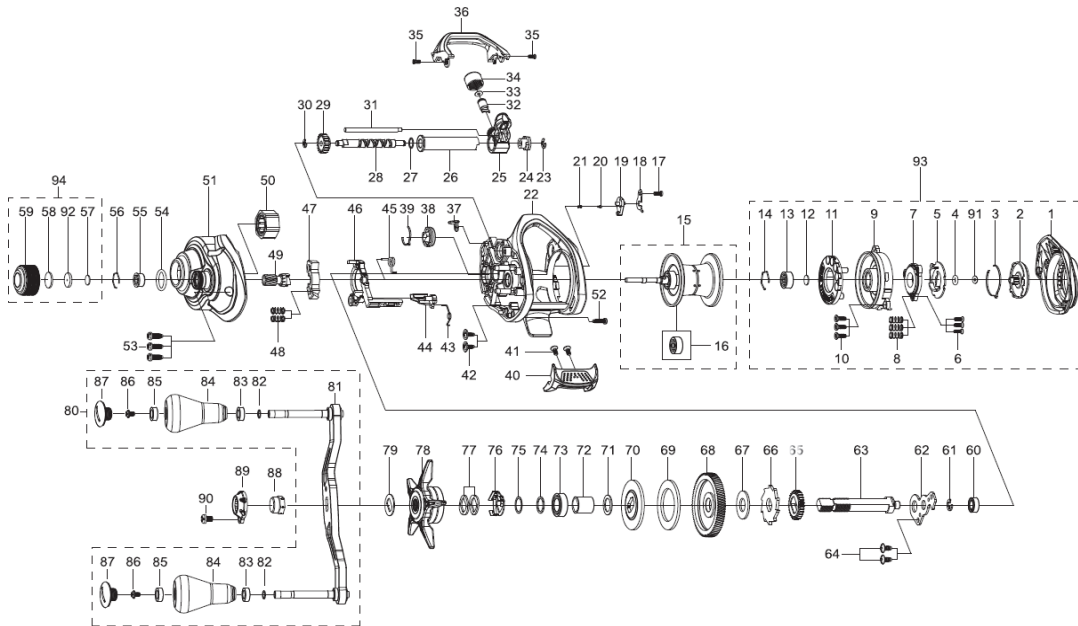

tailwalk

SEIRENIS BM
100HG-DH/L

KEY NO	Parts Name	KEY NO	Parts Name	KEY NO	Parts Name
No.1	Palm Side Cover	No.33	Washer	No.65	Gear
No.2	Control Dial	No.34	Nut	No.66	Ratchet
No.3	Leaf Spring	No.35	Screw	No.67	Washer
No.4	O-Ring	No.36	Front Support	No.68	Drive Gear
No.5	Slide Cam-A	No.37	Line Stopper	No.69	Washer
No.6	Tap Screw	No.38	Line Memory Knob	No.70	Washer
No.7	Slide Cam	No.39	Click Spring	No.71	Washer
No.8	Coil Spring	No.40	Thumb Bar	No.72	Bush(Sleeve)
No.9	Spool Cover	No.41	Tap Screw	No.73	Ball Bearing
No.10	Tap Screw	No.42	Tap Screw	No.74	Washer
No.11	Magnet Holder ASSY	No.43	Spring	No.75	Washer
No.12	Washer	No.44	Kick Lever	No.76	Leaf Spring ASSY
No.13	Ball Bearing	No.45	Spring	No.77	Spring Washer
No.14	Ring	No.46	Clutch Cam	No.78	Star Drag
No.15	①Spool ASSY (1 BB)	No.47	Clutch	No.79	Washer
No.16	Ball Bearing	No.48	Coil Spring	No.80	②Handle ASSY
No.17	Tap Screw	No.49	Pinion	No.81	Handle Arm ASSY
No.18	Plate	No.50	O/Way Clutch ASSY	No.82	Washer
No.19	Lever	No.51	Gear Side Cover	No.83	Bush
No.20	Pin	No.52	Tap Screw	No.84	Handle Knob ASSY
No.21	Coil Spring	No.53	Tap Screw	No.85	Bush
No.22	Frame	No.54	O-Ring	No.86	Screw
No.23	Retainer	No.55	Bearing	No.87	Handle Knob Cap
No.24	Bush	No.56	Ring	No.88	Nut
No.25	Level Wind ASSY	No.57	Washer	No.89	Handle Nut Cap
No.26	Pipe	No.58	Washer	No.90	Screw
No.27	Washer	No.59	Mechanical Knob	No.91	Washer
No.28	Worm Shaft	No.60	Ball Bearing	No.92	Collar
No.29	Worm Pinion	No.61	Retainer	No.93	③Palm Side Cover Unit
No.30	Retainer	No.62	Bearing Plate	No.94	④Mechanical Knob ASSY
No.31	Pillar	No.63	Gear Metal		
No.32	Level Wind Pin	No.64	Screw