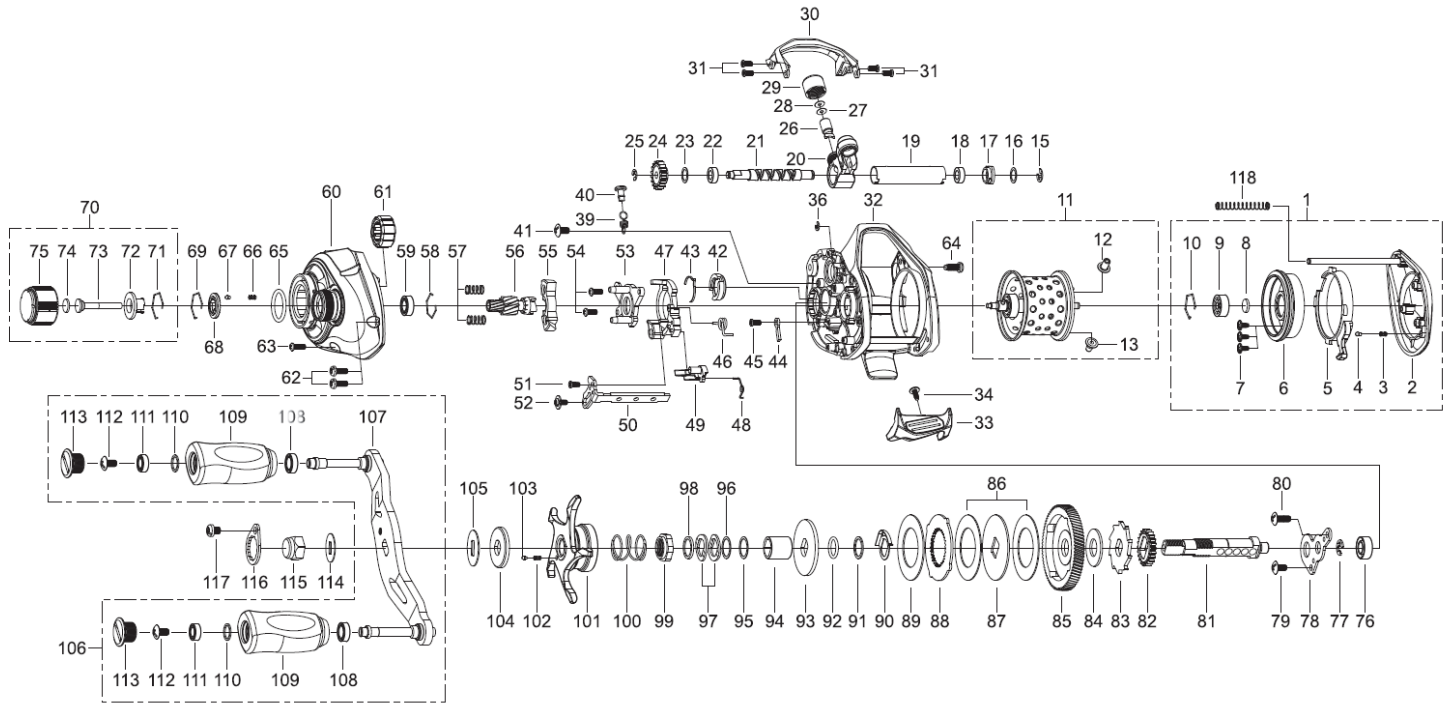

KEY NO	Parts Name	KEY NO	Parts Name	KEY NO	Parts Name
No.1	① PALM SIDE COVER UNIT	No.41	SCREW	No.81	GEAR METAL
No.2	PALM SIDE COVER	No.42	LINE MEMORY KNOB	No.82	GEAR
No.3	COIL SPRING	No.43	CLICK SPRING	No.83	RATCHET
No.4	PIN	No.44	KICK LEVER PLATE	No.84	WASHER
No.5	LOCK LEVER	No.45	SCREW	No.85	DRIVE GEAR
No.6	SPOOL COVER ASSY	No.46	SPRING	No.86	DRAG DISC-A
No.7	TAP SCREW	No.47	CLUTCH CAM	No.87	DRAG D WASHER
No.8	WASHER	No.48	SPRING	No.88	WASHER-A
No.9	BALL BEARING	No.49	KICK LEVER	No.89	DRAG DISC-A
No.10	RING	No.50	CLUTCH LINK	No.90	CLICK SPRING
No.11	② SPOOL ASSY ( 1EA BALL BEARING)	No.51	TAP SCREW	No.91	WASHER
No.12	BRAKE COLLAR RED	No.52	SCREW	No.92	O-RING
No.13	BRAKE COLLAR BLUE	No.53	CLUTCH CAM PLATE	No.93	WASHER-D
No.14	RETAINER	No.54	SCREW	No.94	SLEEVE
No.15	RETAINER	No.55	CLUTCH	No.95	WASHER
No.16	WASHER	No.56	PINION	No.96	WASHER
No.17	BUSH	No.57	COIL SPRING	No.97	SPRING WASHER
No.18	BALL BEARING	No.58	RING	No.98	DU WASHER
No.19	PIPE	No.59	BALL BEARING	No.99	DRAG NUT
No.20	LEVEL WIND ASSY	No.60	③ G/SIDE COVER ASSY	No.100	COIL SPRING
No.21	WORM SHAFT	No.61	ONE WAY CLUTCH	No.101	STAR DRAG ASSY
No.22	BALL BEARING	No.62	SCREW	No.102	COIL SPRING
No.23	WASHER	No.63	SCREW	No.103	CLICK PIN
No.24	WORM PINION	No.64	TAP SCREW	No.104	CLICK PLATE
No.25	RETAINER	No.65	O-RING	No.105	WASHER
No.26	LEVEL WIND PIN	No.66	COIL SPRING	No.106	⑤ HANDLE ASSY
No.27	WASHER	No.67	CLICK PIN	No.107	HANDLE ARM ASSY
No.28	WASHER	No.68	CLICK PLATE	No.108	BALL BEARING
No.29	NUT	No.69	RETAINER	No.109	HANDLE KNOB ASSY
No.30	FRONT SUPPORT	No.70	④ TENSION KNOB ASSY	No.110	RUBBER WASHER
No.31	SCREW	No.71	RING	No.111	BALL BEARING
No.32	FRAME	No.72	CONTROL PLATE	No.112	SCREW
No.33	THUMB BAR ASSY	No.73	TENSION SHAFT	No.113	HANDLE KNOB CAP
No.34	TAP SCREW	No.74	WASHER	No.114	WASHER
No.35	RETAINER	No.75	TENSION KNOB	No.115	NUT
No.36	RETAINER	No.76	BALL BEARING	No.116	RETAINER
No.37	RETAINER	No.77	RETAINER	No.117	SCREW
No.38	BEARING PLATE	No.78	BEARING PLATE	No.118	COIL SPRING
No.39	COIL SPRING	No.79	SCREW		
No.40	LINE HOLDER	No.80	SCREW		